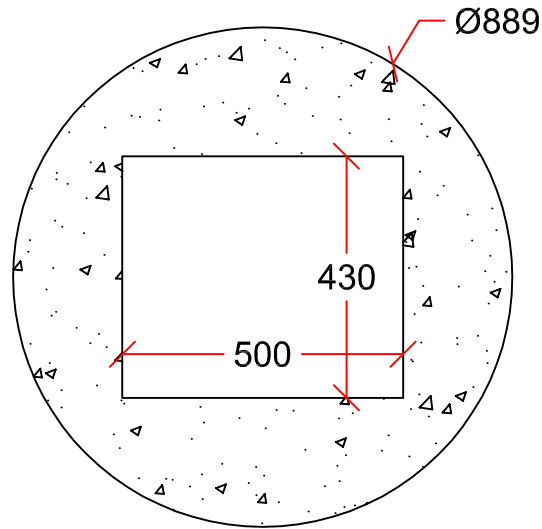

750mm SLAB TOP

K7 TOP

DRAWN BY:	LUCAS STEFAN	750mm CATCH BASIN SLAB TOPS	 7336 112th AVE. NW. CALGARY, AB. PH: 403 279-5531 FAX: 403 279-7648
SCALE:	NTS		
DATE:	NOVEMBER 19, 2015	DIMENSIONS IN mm	
DRAWING #:	750mm CB SLAB TOPS		
REVISION #:	Rev. 1		
CHECKED BY:	TYSON DYCK		