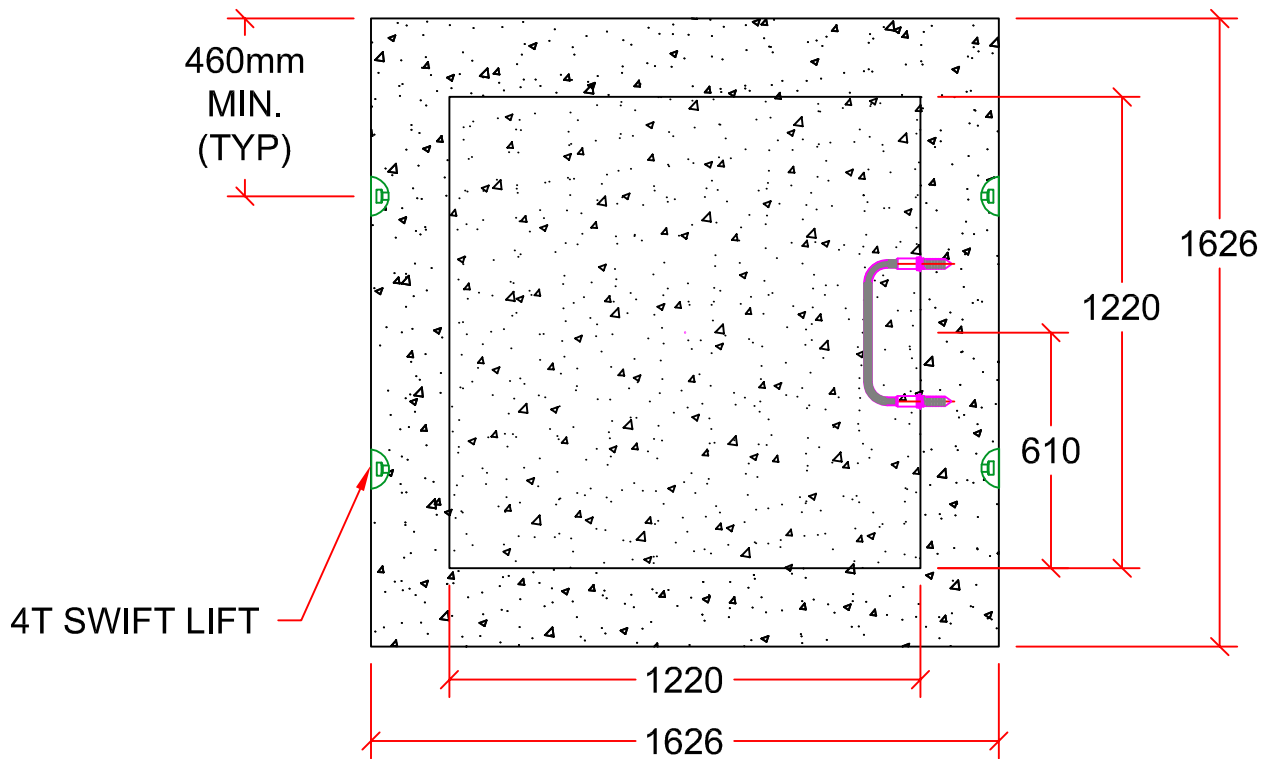

SIDE VIEW

TOP VIEW

DRAWN BY:	LUCAS STEFAN	1220x1220 VAULT BOTTOM	 7336 112th AVE. NW. CALGARY, AB. PH: 403 279-5531 FAX: 403 279-7648
SCALE:	NTS		
DATE:	NOVEMBER 3, 2015	DIMENSIONS IN mm	
DRAWING #:	1220x1220 VAULT BOTTOM		
REVISION #:	REV. 1		
CHECKED BY:	TYSON DYCK		