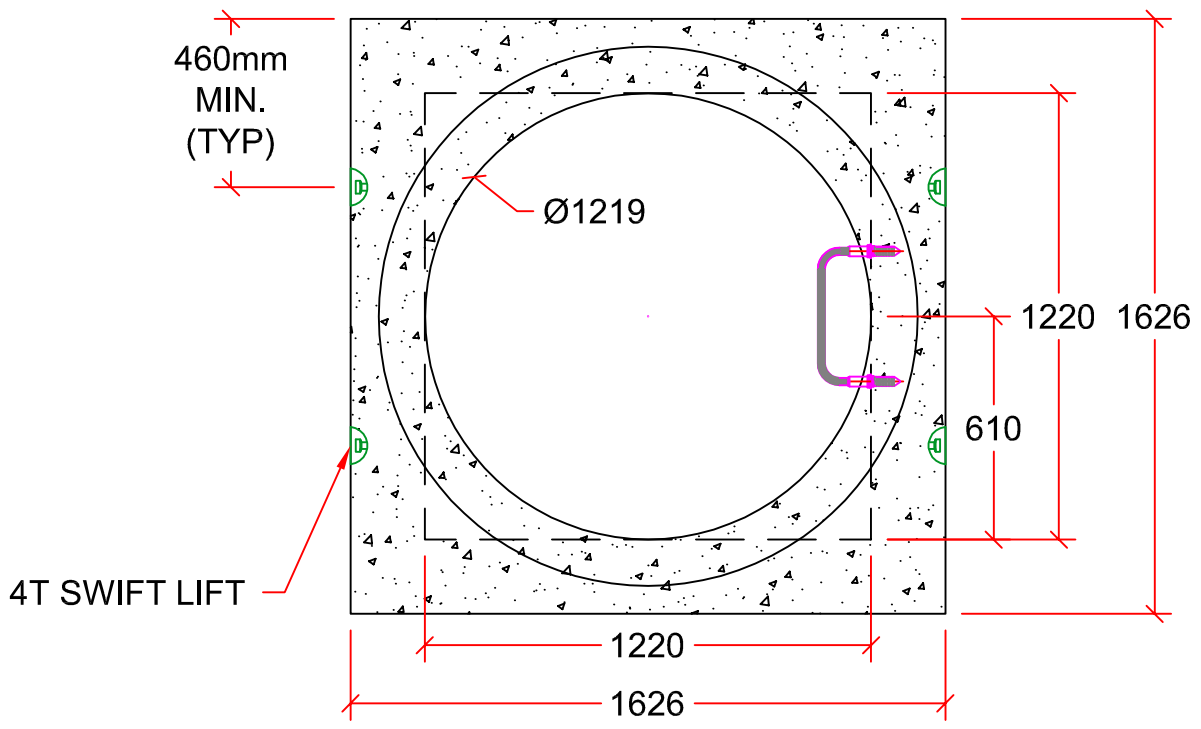

SIDE VIEW

TOP VIEW

DRAWN BY:	LUCAS STEFAN	1220x1220 VAULT TOP	 7336 112th AVE. NW. CALGARY, AB. PH: 403 279-5531 FAX: 403 279-7648
SCALE:	NTS		
DATE:	NOVEMBER 3, 2015	DIMENSIONS IN mm 710mm OPENINGS AVAILABLE	
DRAWING #:	1220x1220 VAULT TOP		
REVISION #:	REV. 1		
CHECKED BY:	TYSON DYCK		