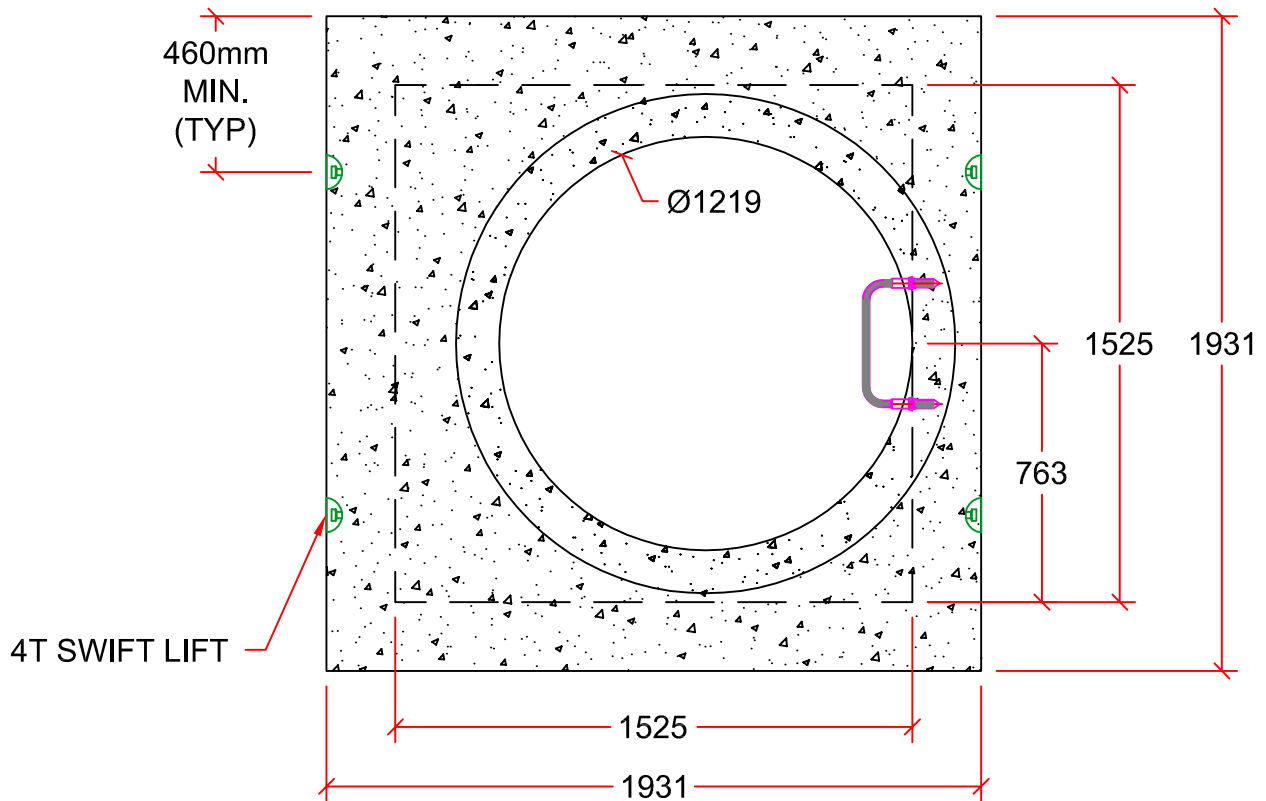

SIDE VIEW

TOP VIEW

DRAWN BY:	LUCAS STEFAN	1525x1525 VAULT TOP	INLAND Pipe 7336 112th AVE. NW. CALGARY, AB. PH: 403 279-5531 FAX: 403 279-7648
SCALE:	NTS		
DATE:	NOVEMBER 3, 2015	DIMENSIONS IN mm 710mm OPENINGS AVAILABLE	
DRAWING #:	1525x1525 VAULT TOP		
REVISION #:	REV. 1		
CHECKED BY:	TYSON DYCK		