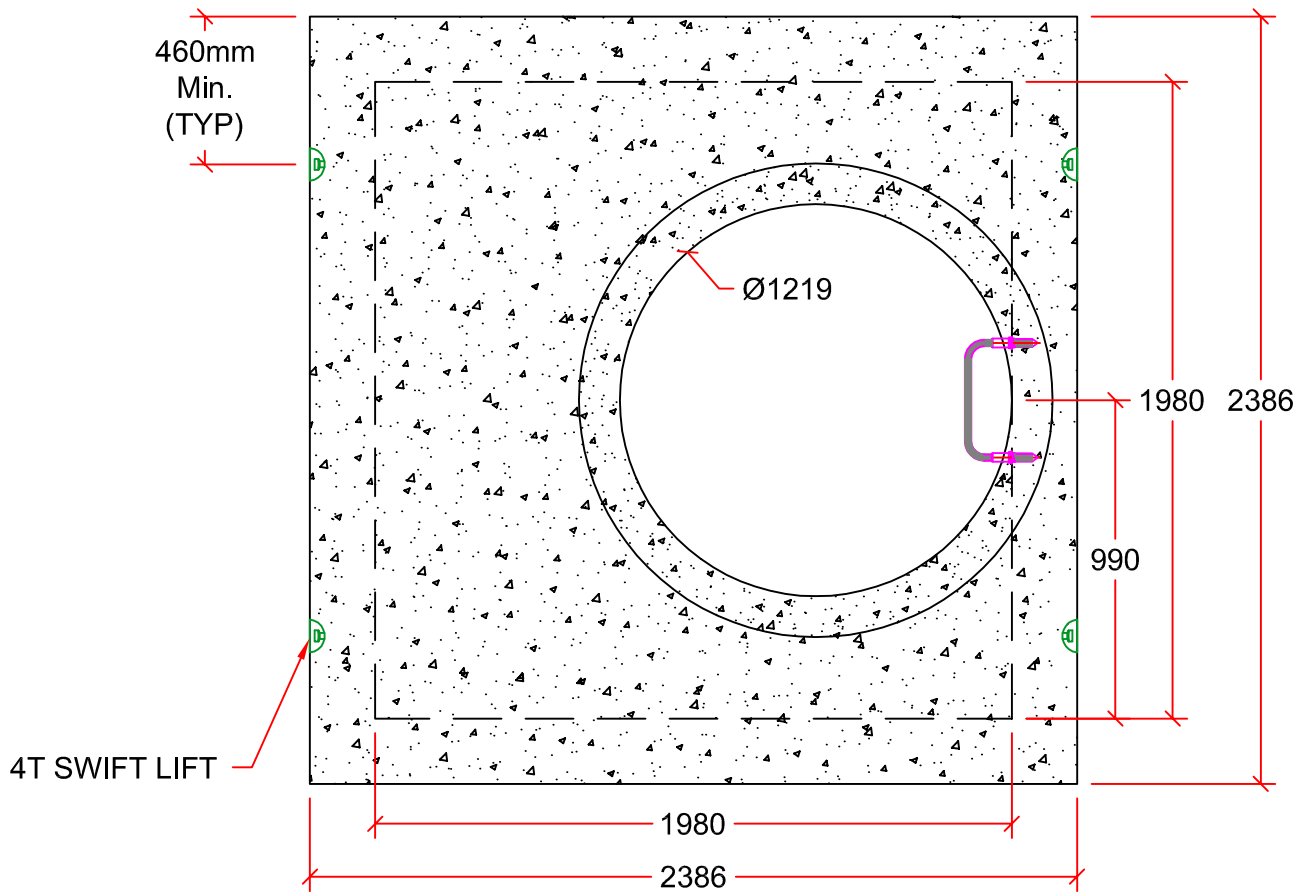

SIDE VIEW

TOP VIEW

DRAWN BY:	LUCAS STEFAN	1980x1980 VAULT TOP	
SCALE:	NTS		
DATE:	NOVEMBER 3, 2015	DIMENSIONS IN mm 710mm OPENINGS AVAILABLE	
DRAWING #:	1980x1980 VAULT TOP		
REVISION #:	REV. 1		
CHECKED BY:	TYSON DYCK		
7336 112th AVE. NW. CALGARY, AB. PH: 403 279-5531 FAX: 403 279-7648			