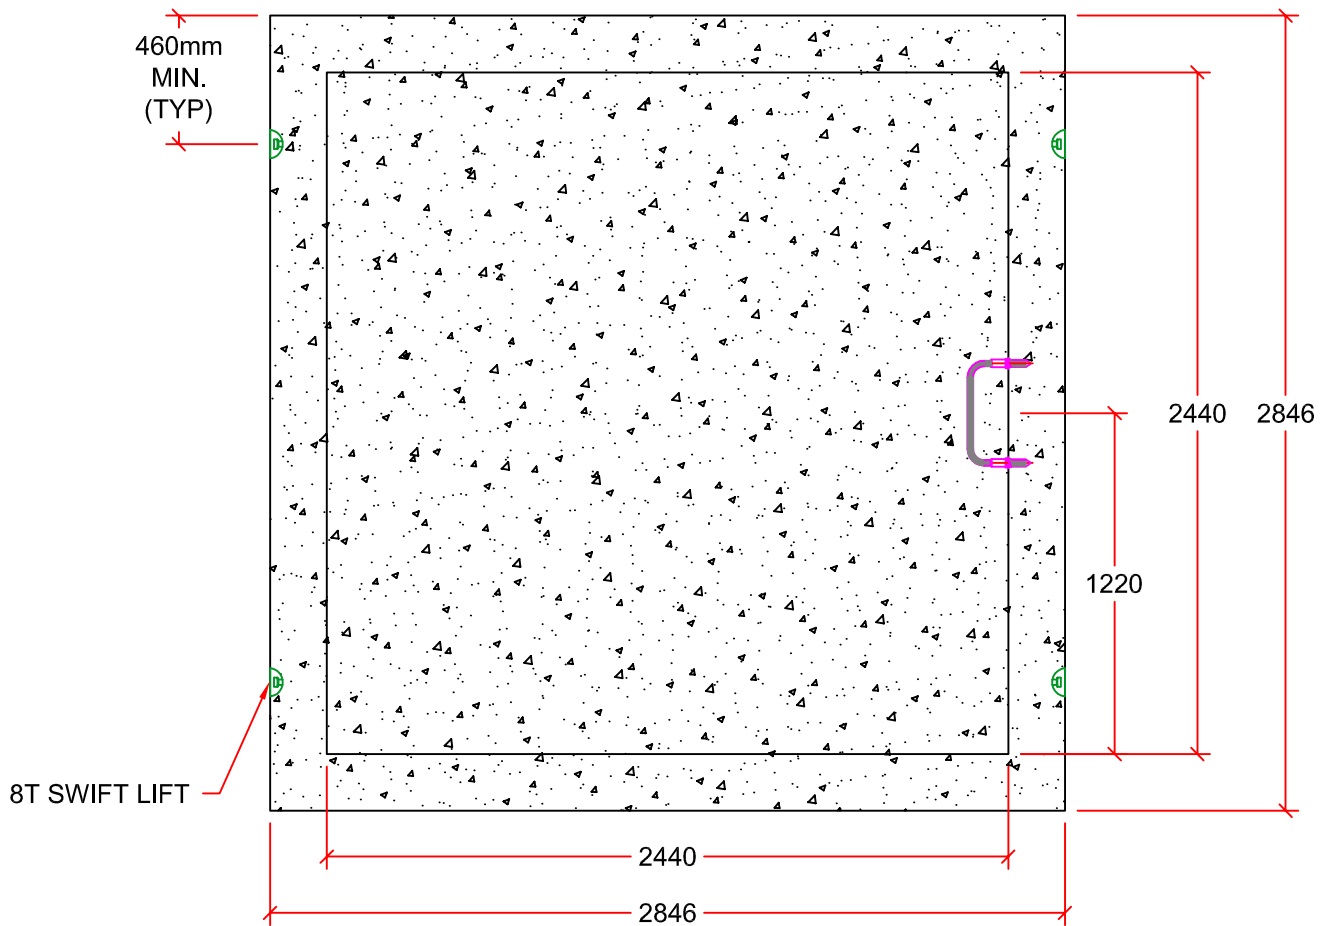

SIDE VIEW

TOP VIEW

DRAWN BY:	LUCAS STEFAN	2440x2440 VAULT BOTTOM	
SCALE:	NTS		
DATE:	NOVEMBER 3, 2015	DIMENSIONS IN mm	
DRAWING #:	2440x2440 VAULT BOTTOM		
REVISION #:	REV. 1		
CHECKED BY:	TYSON DYCK		

7336 112th AVE. NW. CALGARY, AB.
PH: 403 279-5531 FAX: 403 279-7648